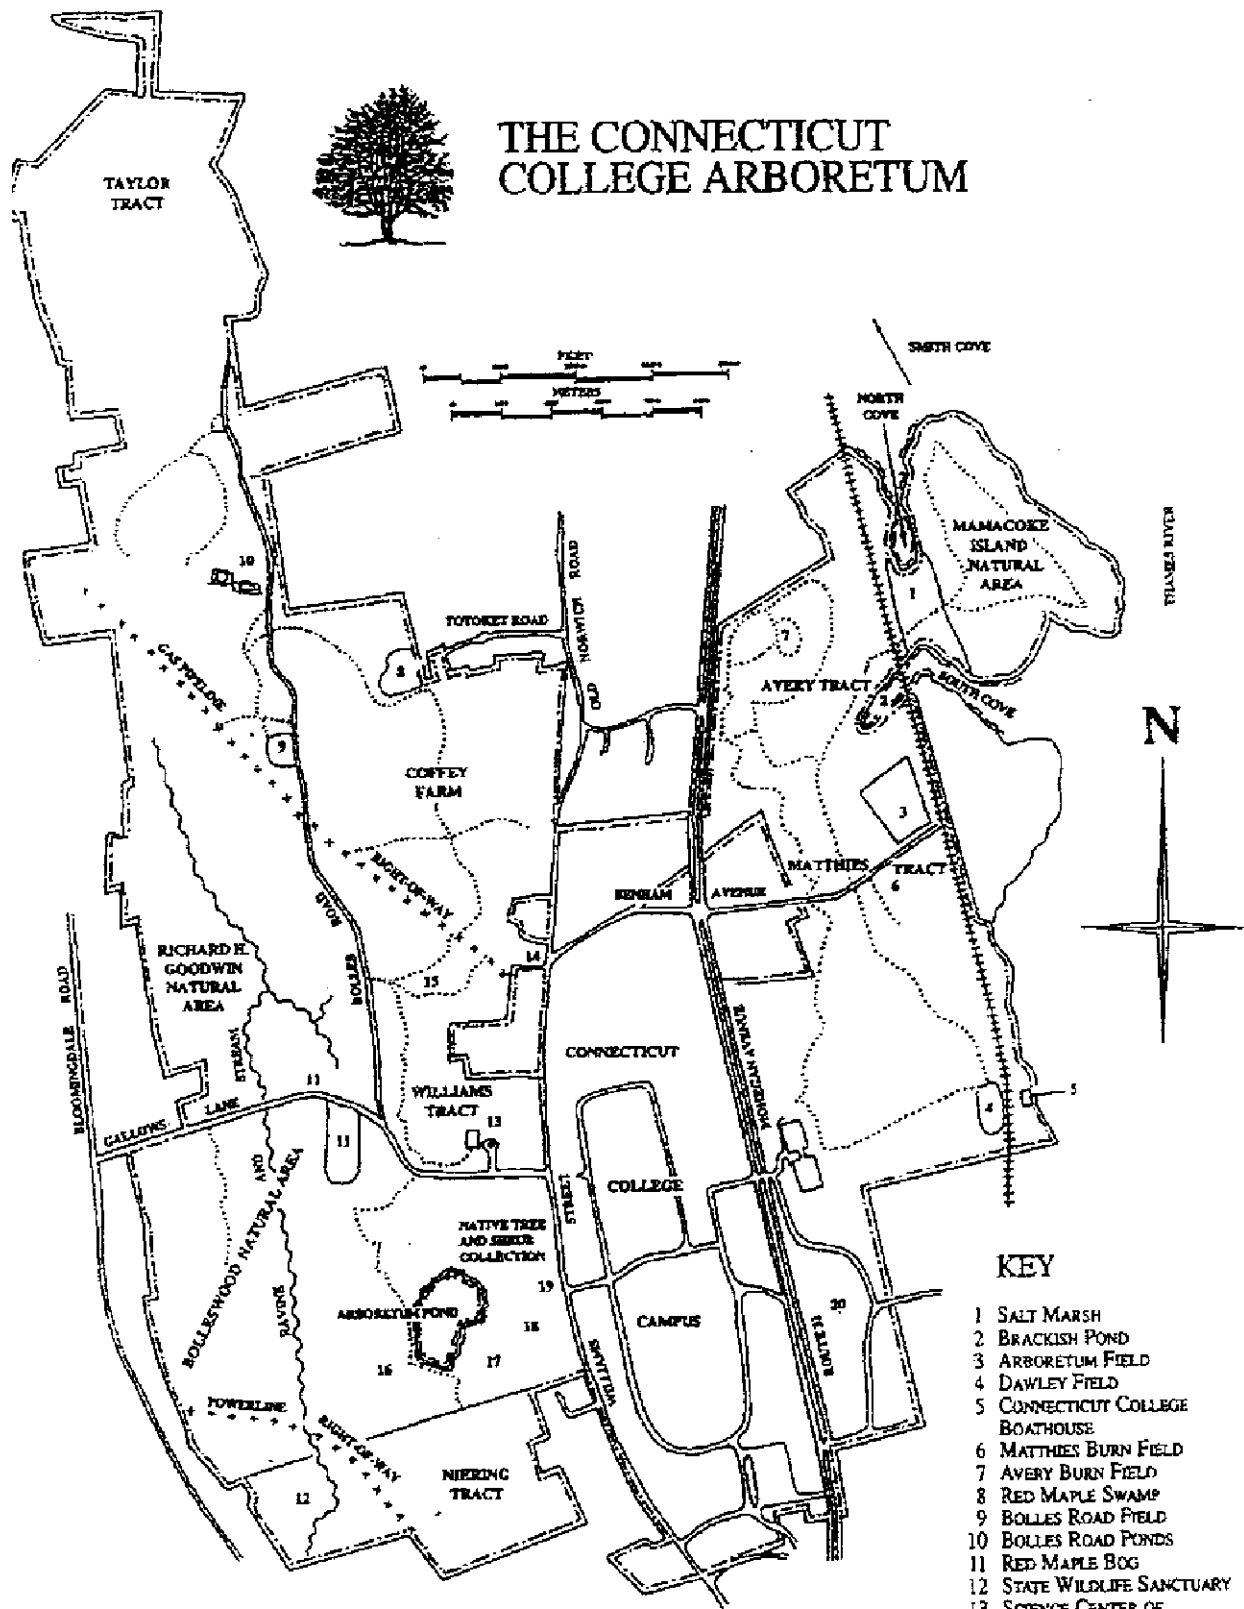

# THE CONNECTICUT COLLEGE ARBORETUM

## KEY

- 1 SALT MARSH
- 2 BRACKISH POND
- 3 ARBORETUM FIELD
- 4 DAWLEY FIELD
- 5 CONNECTICUT COLLEGE BOATHOUSE
- 6 MATTHIES BURN FIELD
- 7 AVERY BURN FIELD
- 8 RED MAPLE SWAMP
- 9 BOLLES ROAD FIELD
- 10 BOLLES ROAD PONDS
- 11 RED MAPLE BOG
- 12 STATE WILDLIFE SANCTUARY
- 13 SCIENCE CENTER OF EASTERN CONNECTICUT
- 14 RIDING STABLES
- 15 PINE / HEMLOCK FOREST
- 16 BOG & BOG TRAIL
- 18 CONIFER COLLECTION
- 19 MAIN GATE / LAUREL WALK
- 20 CAROLINE BLACK GARDEN